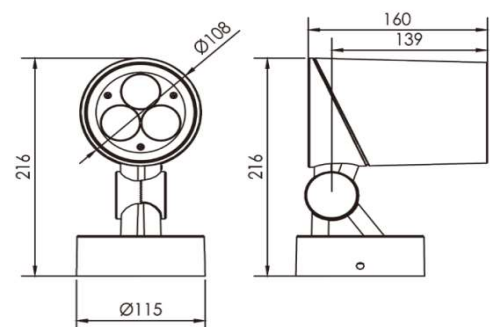

Remarks:-

Address: Plot #7 Saroorpur-Nangla Industrial Area,Ballabgarh-Sohna Road,Faridabad-121005

Email: info@sovitron.com